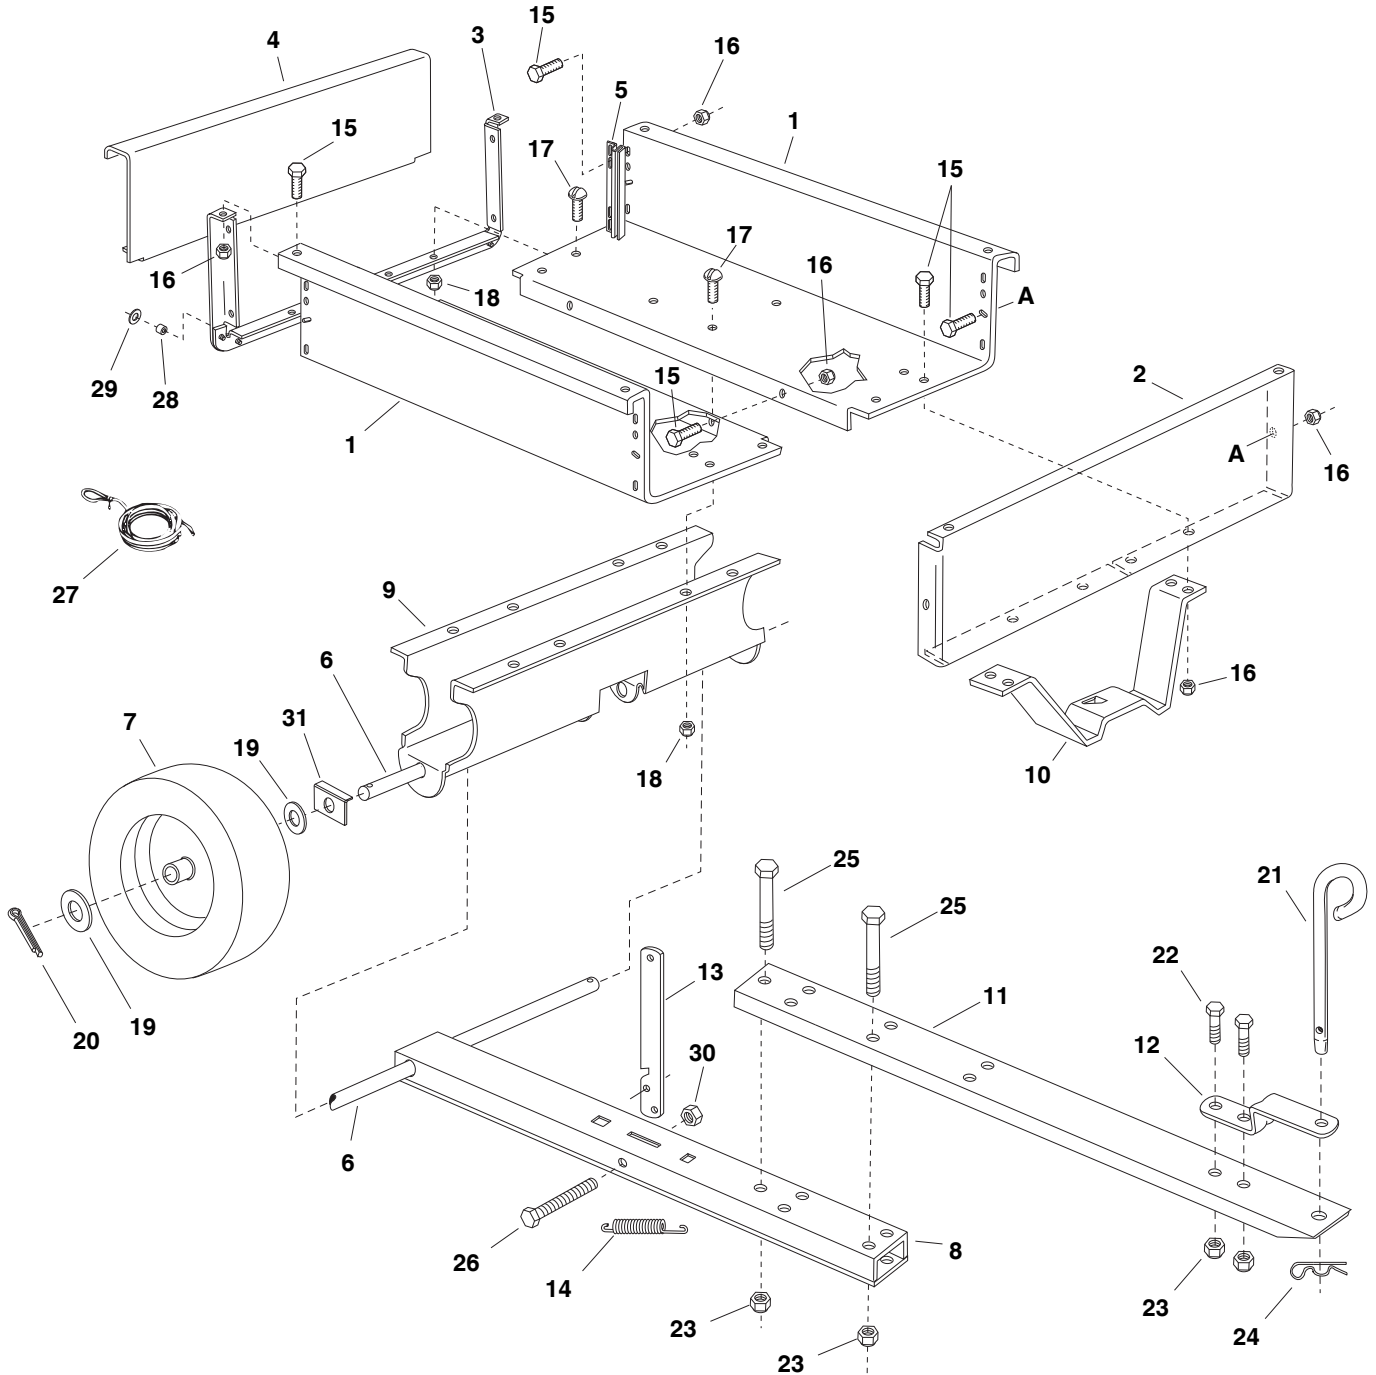

CART REPAIR PARTS FOR 45-04071 5.5 HP MOW-N-VAC

REPAIR PARTS LIST FOR 45-04071 5.5 HP MOW-N-VAC

REF. NO.	PART NO.	QTY.	DESCRIPTION	REF. NO.	PART NO.	QTY.	DESCRIPTION
1	23912	2	Cart Body	17	43814	12	Truss Head Bolt, 5/16-18 x 3/4"
2	24906	1	Front Panel	18	47810	13	Nylock Nut, 5/16-16
3	62458	1	Tailgate Reinforcement Bracket	19	43009	4	Washer
4	24907	1	Tailgate	20	43010	2	Cotter Pin
5	23548	2	Tailgate Guide	21	23353	1	Hitch Pin
6	24896	1	Axle	22	43001	2	Hex Bolt, 3/8-16 x 1"
7	44456	2	Wheel	23	HA21362	5	Nylock Nut, 3/8-16
8	65426	1	Rear Tongue	24	43343	1	Hair Cotter Pin, 3/32"
9	25996	1	Wheel Support	25	43574	3	Hex Bolt, 3/8-16 x 3"
10	24497	1	Latch Stand Bracket	26	47407	1	Hex Bolt, 5/16-18 x 4"
11	25742	1	Front Tongue	27	49868	1	Rope, 36"
12	23475	1	Hitch Bracket	28	23625	2	Spacer, .38" x .62" x .27"
13	25010	1	Latch Lock Lever	29	43081	2	Washer, 5/16" Std.
14	HA20186	1	Spring	30	43064	1	Lock Nut, 5/16-16
15	43012	16	Hex Bolt, 1/4-20 x 3/4"	31	25912	2	Axle Clip
16	47189	16	Nylock Nut, 1/4-20				