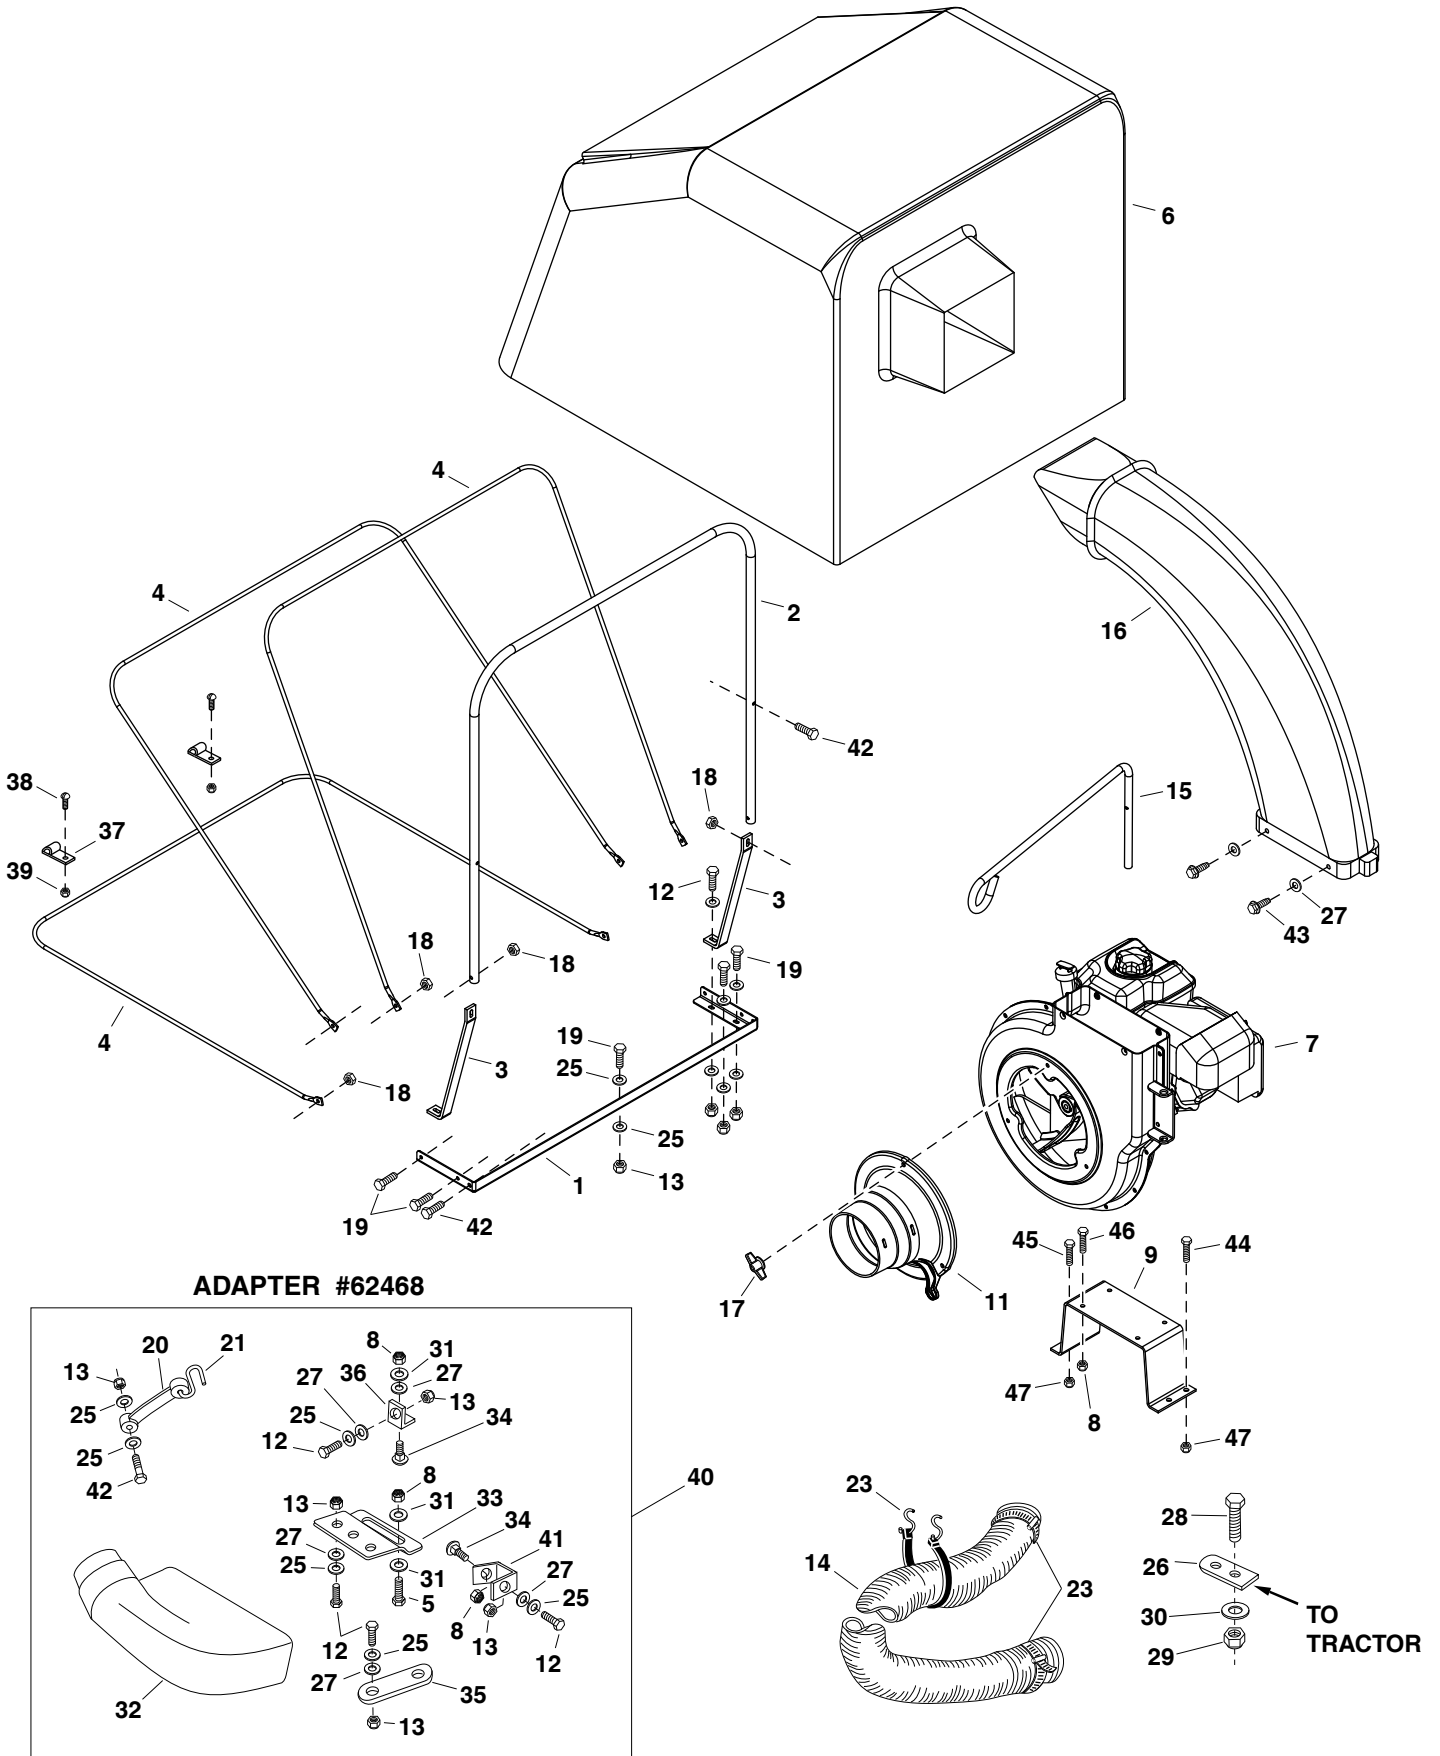

REPAIR PARTS FOR MODEL 45-04071 SOFT TOP MOW-N-VAC

REPAIR PARTS FOR MODEL 45-04071 SOFT TOP MOW-N-VAC

REF. NO.	PART NO.	QTY.	DESCRIPTION	REF. NO.	PART NO.	QTY.	DESCRIPTION
1	25836	1	Top Support Angle	26	23540	1	Hitch Plate
2	25740	1	Front Support Tube	27	1543-69	9	Nylon Washer
3	25876	2	Brace	28	43351	1	Hex Bolt, 1/2-13 x 1-1/4"
4	49864	3	Lower Support Rod	29	43262	1	Lock Nut, 1/2-13
5	43840	2	Hex Bolt, 5/16-18 x 1-1/4"	30	43352	1	Flat Washer, 7/16"
6	49865	1	Cart Cover	31	43081	12	Washer, 5/16" Std.
7	1263020127E1	1	Engine, 5.5 HP	32	43830	1	Deck Adapter
8	47810	7	Nylock Nut, 5/16-18	33	23560	1	Deck Adapter Bracket
9	25834	1	Engine Mounting Base	34	43080	2	Carriage Bolt, 5/16" x 3/4"
10	65428	1	Impeller Assembly	35	23825	1	Mounting Strap
11	43791	1	Hose Adapter	36	23826	1	Angle Bracket
12	43661	4	Hex Bolt, 1/4-20 x 1"	37	HA23761	2	Clip
13	47189	17	Nylock Nut, 1/4-20	38	43346	2	Truss Head Bolt, #10-32 x 5/8"
14	43792	1	Hose	39	47171	2	Nylock Nut, #10-32
15	49974	1	Hose Hanger Rod	40	62486	1	Deck Adapter Kit
16	46420	1	Deflector w/ Elbow	41	23827	1	Mounting Bracket
17	712-0421	3	Wing Nut	42	1509-90	6	Hex Bolt, 1/4-20 x 1-1/4"
18	43013	8	Lock Nut, 1/4-20	43	47630	4	Hex Bolt, 5/16-18 x 3/4" (Thread Forming)
19	43012	9	Hex Bolt, 1/4-20 x 3/4"	44	43001	2	Hex Bolt, 3/8-16 x 1"
20	44850	2	Tarp Strap	45	43574	2	Hex Bolt, 3/8-16 x 3"
21	44849	2	"S" Hook	46	43085	4	Hex Bolt, 5/16-18 x 1-1/2"
22	43793	2	Hose Clamp	47	HA21362	4	Nylock Nut, 3/8-16
23	43790	1	Tarp Strap, 25"		40510	1	Owners Manual
24	24958	1	Hose Hanger Bracket				
25	43088	20	Washer, 1/4" Std.