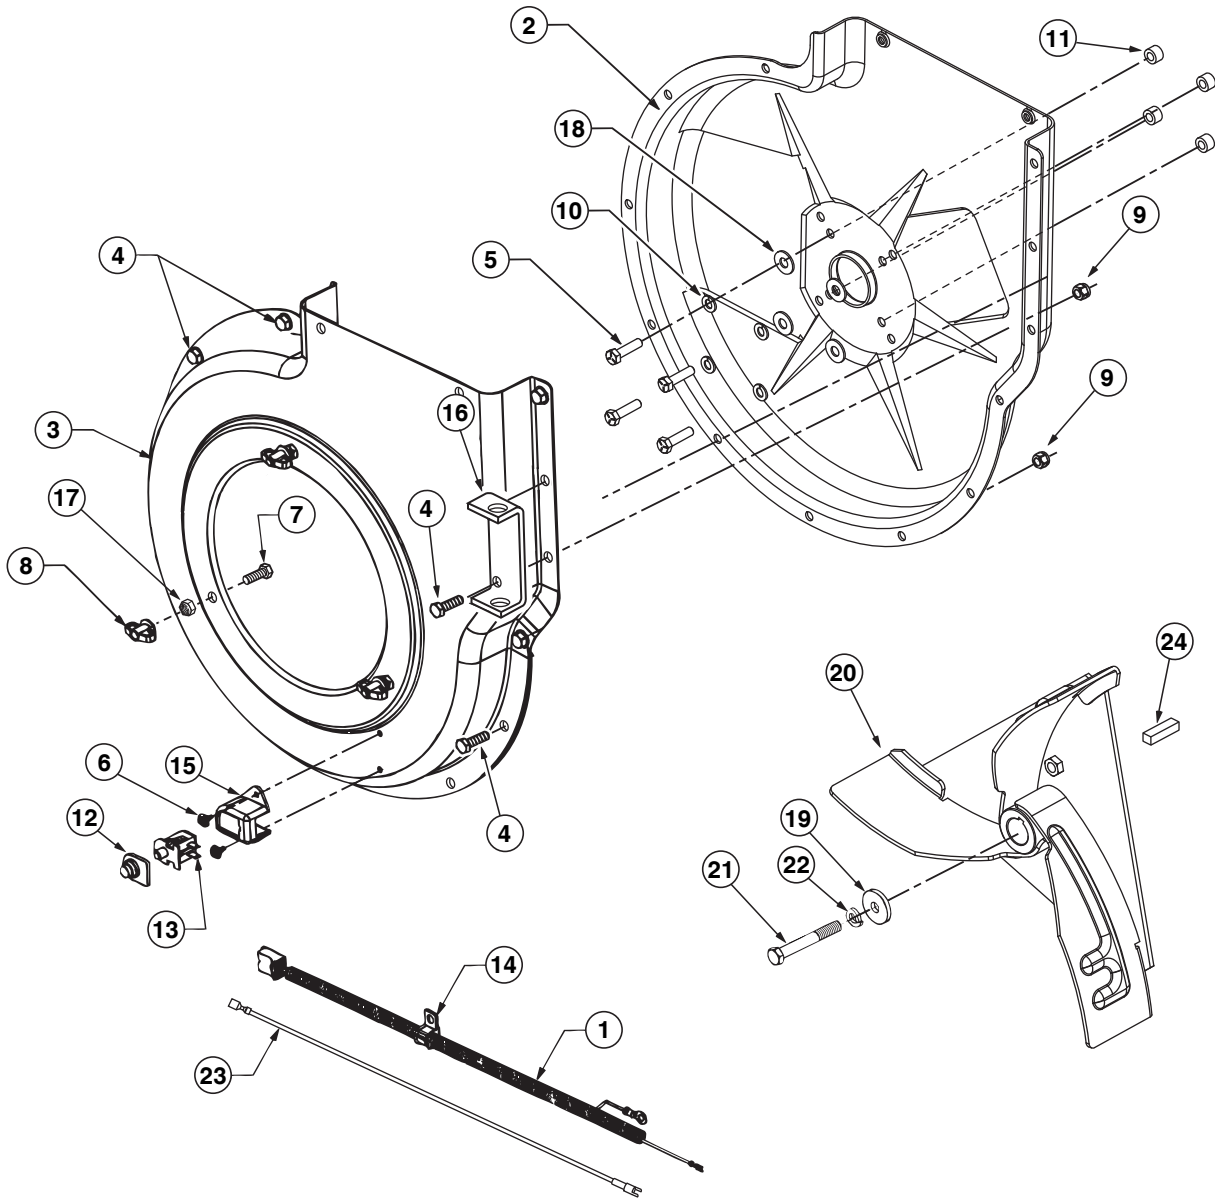

REPAIR PARTS FOR MODEL 45-04071 SOFT TOP MOW-N-VAC IMPELLER HOUSING ASSEMBLY

REF. NO.	PART NO.	QTY.	DESCRIPTION	REF. NO.	PART NO.	QTY.	DESCRIPTION
1	629-0241a	1	Harness, Wire	13	725-3166	1	Snap Mount Switch
2	24634	1	Housing Assembly, Inner	14	726-0272	1	Clamp
3	24633	1	Housing Assembly, Outer	15	731-1613	1	Switch Cover
4	43182	10	Hex Bolt, 5/16-18 x 3/4"	16	24958	1	Hose Hanger Bracket
5	40320	4	Hex Bolt, 5/16-24 x 1-1/4"	17	48848	3	Nylock Jam Nut, 5/16-18
6	710-1268	2	Screw, Self Tap #10-16 x 3/8"	18	43081	4	Washer, 5/16" Std.
7	43063	3	Hex Bolt, 5/16-18 x 1"	19	736-0247	1	Washer, 13/32" x 1-1/4"
8	712-0421	3	Wingnut	20	65428	1	Impeller Assembly
9	47810	12	Nylock Nut, 5/16-18	21	44377	1	Hex Bolt, 3/8-24 x 1"
10	43086	4	Lock Washer, 5/16"	22	43003	1	Lockwasher, 3/8"
11	23727	4	Spacer	23	49869	1	Wire Mag. Ground
12	725-1700	1	Switch Cover	24	23477	1	Key, 1/4" Sq. 2" Long